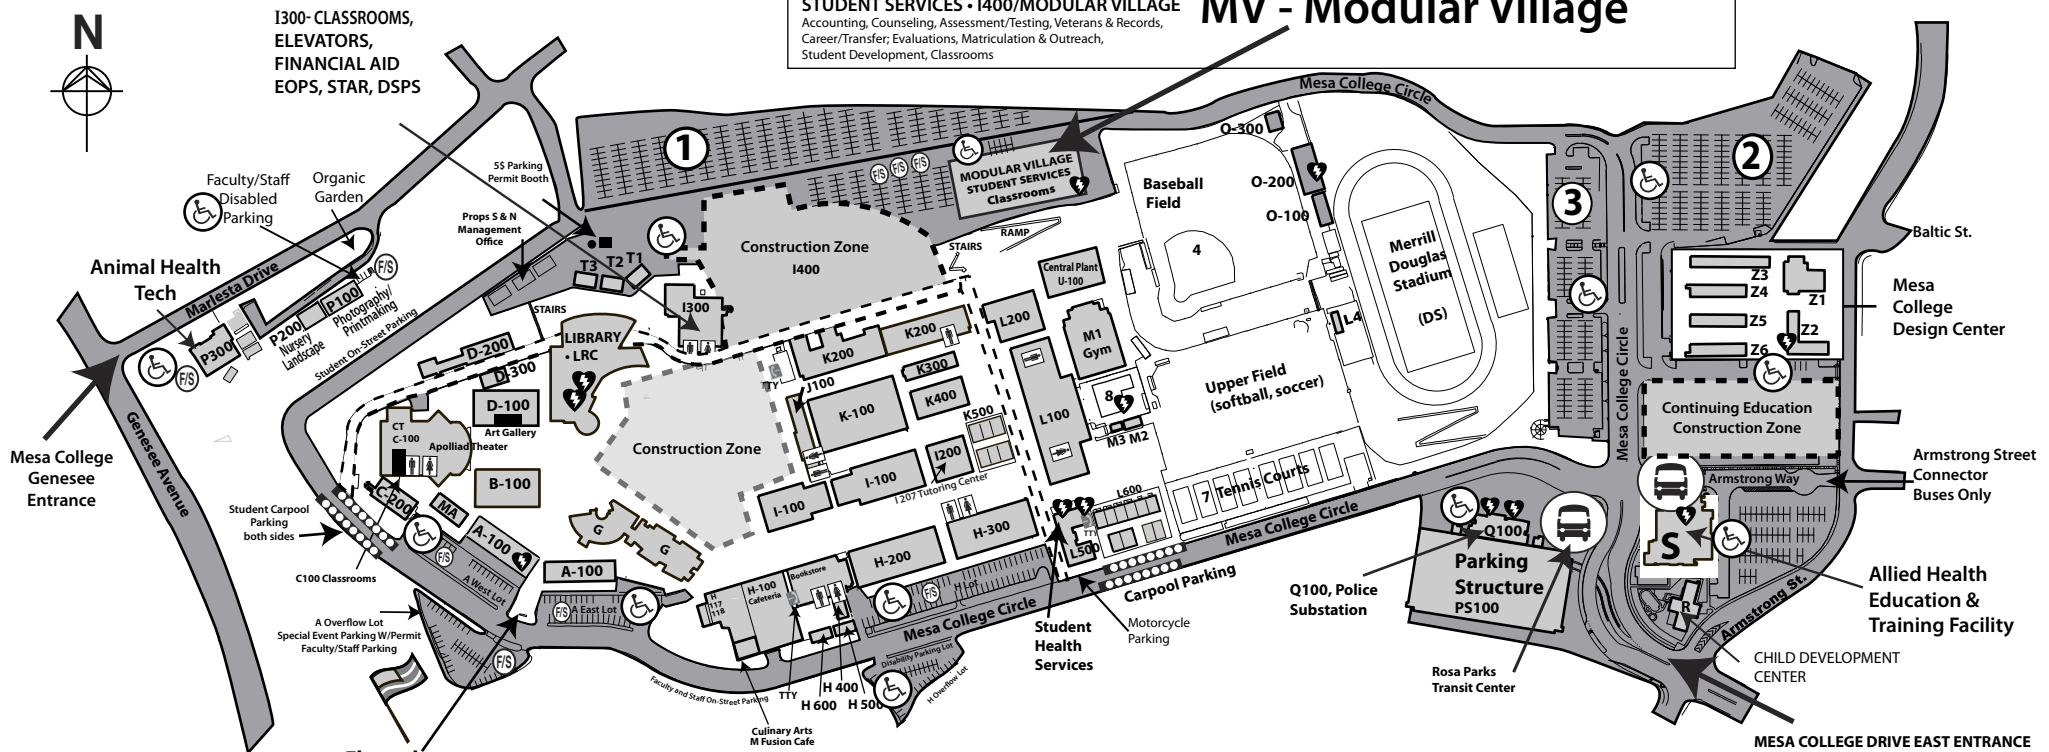

MV - Modular Village

Mesa College is a smoke-free campus.
 Police Escort Service 619-388-6405

Construction Zone
 Pedestrian Walkway outside construction boundaries

AED - Automated External Defibrillator locations
 Fire Lane